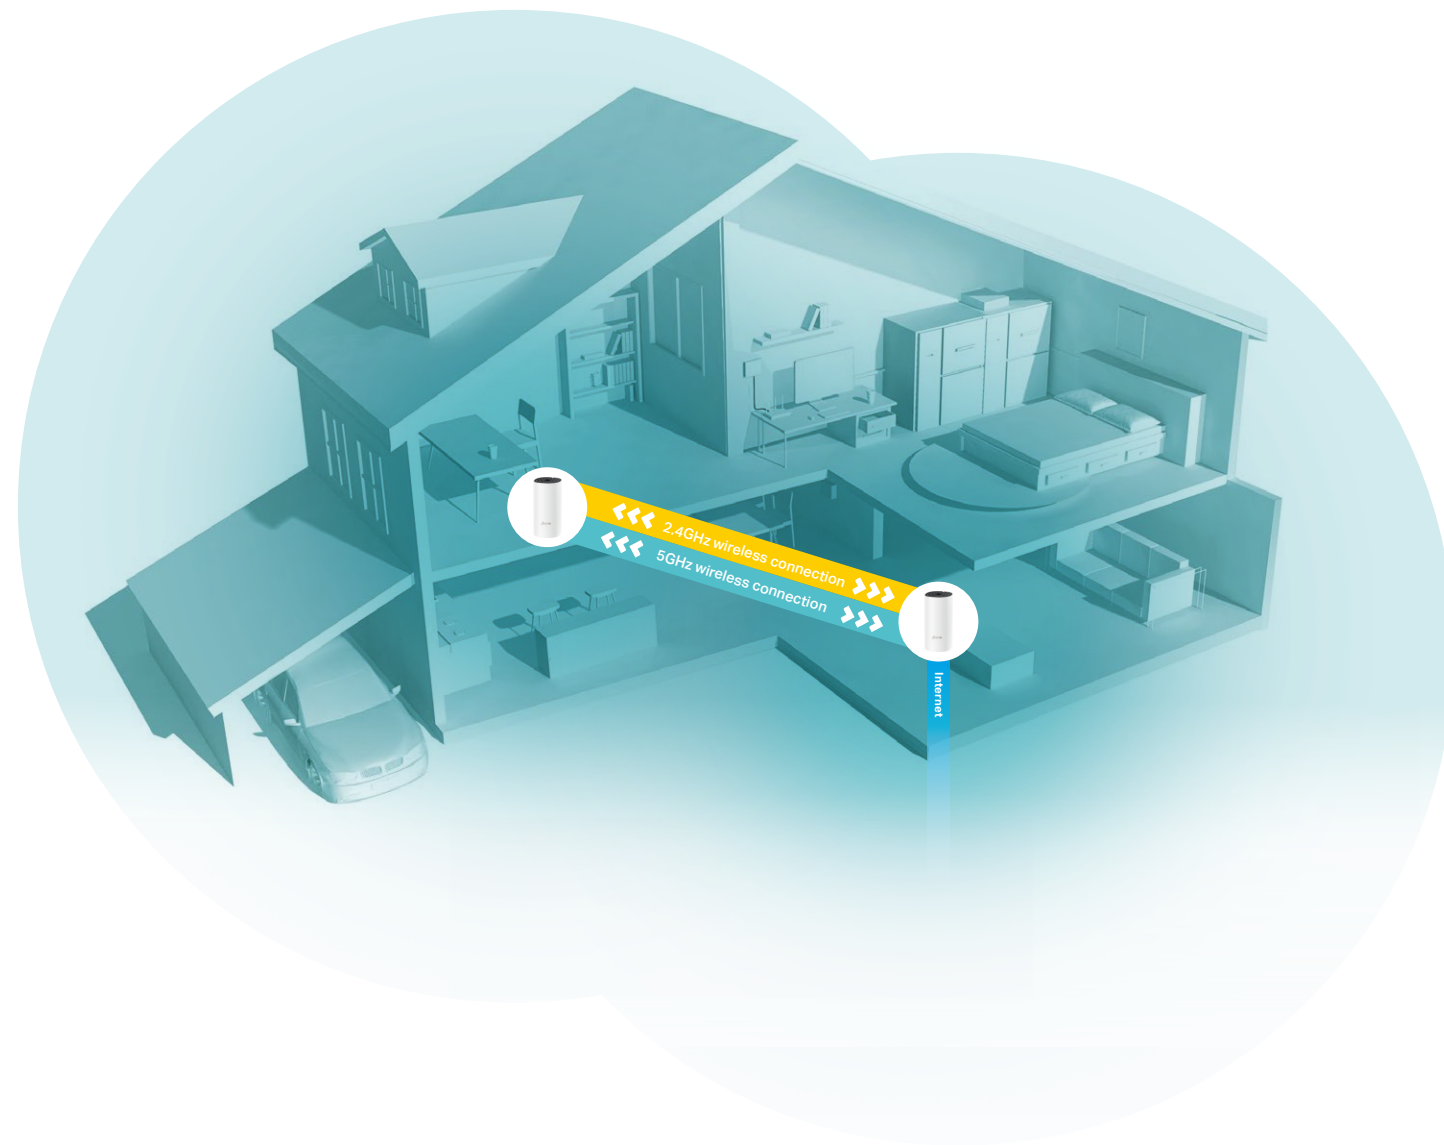

deco™

Whole Home Mesh Wi-Fi System  
Seamless Roaming | Parental Controls | Easy Setup

# AC1200 Whole Home Mesh Wi-Fi System

Deco W2400

## Fast. Stable. Everywhere.

Deco is the simplest way to guarantee a strong Wi-Fi signal in every corner of your home. Enjoy fast, stable connections for an army of devices in a whole-home coverage. Setup is made easier with the Deco app there to walk you through every step.