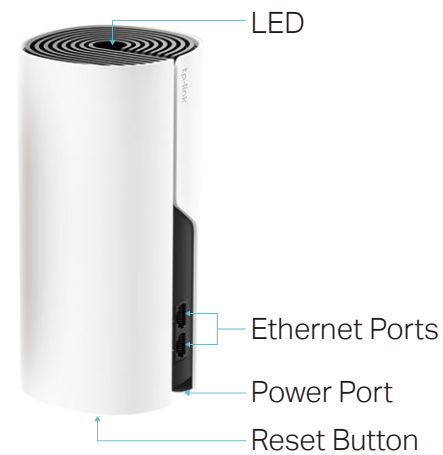

Specifications

Hardware

- Ports: 2 10/100Mbps WAN/LAN Ports, 1 Power Port
- Buttons: 1 Reset button on the underside
- Antenna Type: 2 internal dual-band antennas per Deco unit
- Flash: 16 MB
- SDRAM: 128 MB
- Dimensions: 7.5 × 3.6 × 3.6 in. (190.5 × 90.7 × 90.7 mm)
- Power Adapter Input: 100-240V~ 50/60Hz 0.3A
- Power Adapter Output: 12V = 1A

Wireless

- Wireless Standards: IEEE 802.11 ac/n/a 5 GHz, IEEE 802.11 b/g/n 2.4 GHz
- Frequency: 2.4 GHz and 5 GHz
- Signal Rate: 867 Mbps at 5 GHz, 300 Mbps at 2.4 GHz
- Transmit Power: FCC: <30 dBm, CE: <20 dBm (2.4 GHz), <23 dBm (5 GHz)
- Wireless Security: WPA-PSK/WPA2-PSK

*Maximum wireless transmission rates are the physical rates derived from IEEE Standard 802.11 specifications. Range, coverage, and maximum quantity of connected devices are based on test results under normal usage conditions. Actual wireless data throughput, wireless coverage, and quantity of connected devices are not guaranteed and will vary as a result of 1) environmental factors, including building materials, physical objects, and obstacles, 2) network conditions, including local interference, volume and density of traffic, product location, network complexity, and network overhead, and 3) client limitations, including rated performance, location, connection quality, and client condition. Use of MU-MIMO requires clients to also support MU-MIMO.

Software

- Working Mode: Router, Access Point
- WAN Type:
  Dynamic IP/Static IP/PPPoE/L2TP/PPTP
- DHCP: Server, Client
- Quality of Service: WMM
- Firewall Security: SPI Firewall
- Protocols: Supports IPv4 and IPv6
- Guest Network: 2.4 GHz guest network x 1, 5 GHz guest network x 1
- Features: Parental Controls, QoS (Quality of Service), Reporting, Assisted Setup, Address Reservation, Port Forwarding, TP-Link DDNS, VLAN, IPv6, LED Control
- Management: Local Management, Remote Management

Others

- Certification: CE, FCC, IC, NCC, BSMI, IDA, RCM, JPA, JRF, VCCI, KC, RoHS
- Smartphone/Tablet Requirements:
  iOS 9.0 or later
  Android 4.4 or later
- Environment:
  Operating Temperature: 0°C~40°C (32°F~104°F)
  Storage Temperature: -40°C~70°C (-40°F~158°F)
  Operating Humidity: 10%~90% non-condensing
  Storage Humidity: 5%~90% non-condensing
- Package Contents:
  2 Deco units
  2 Power Adapters
  1 RJ45 Ethernet Cable